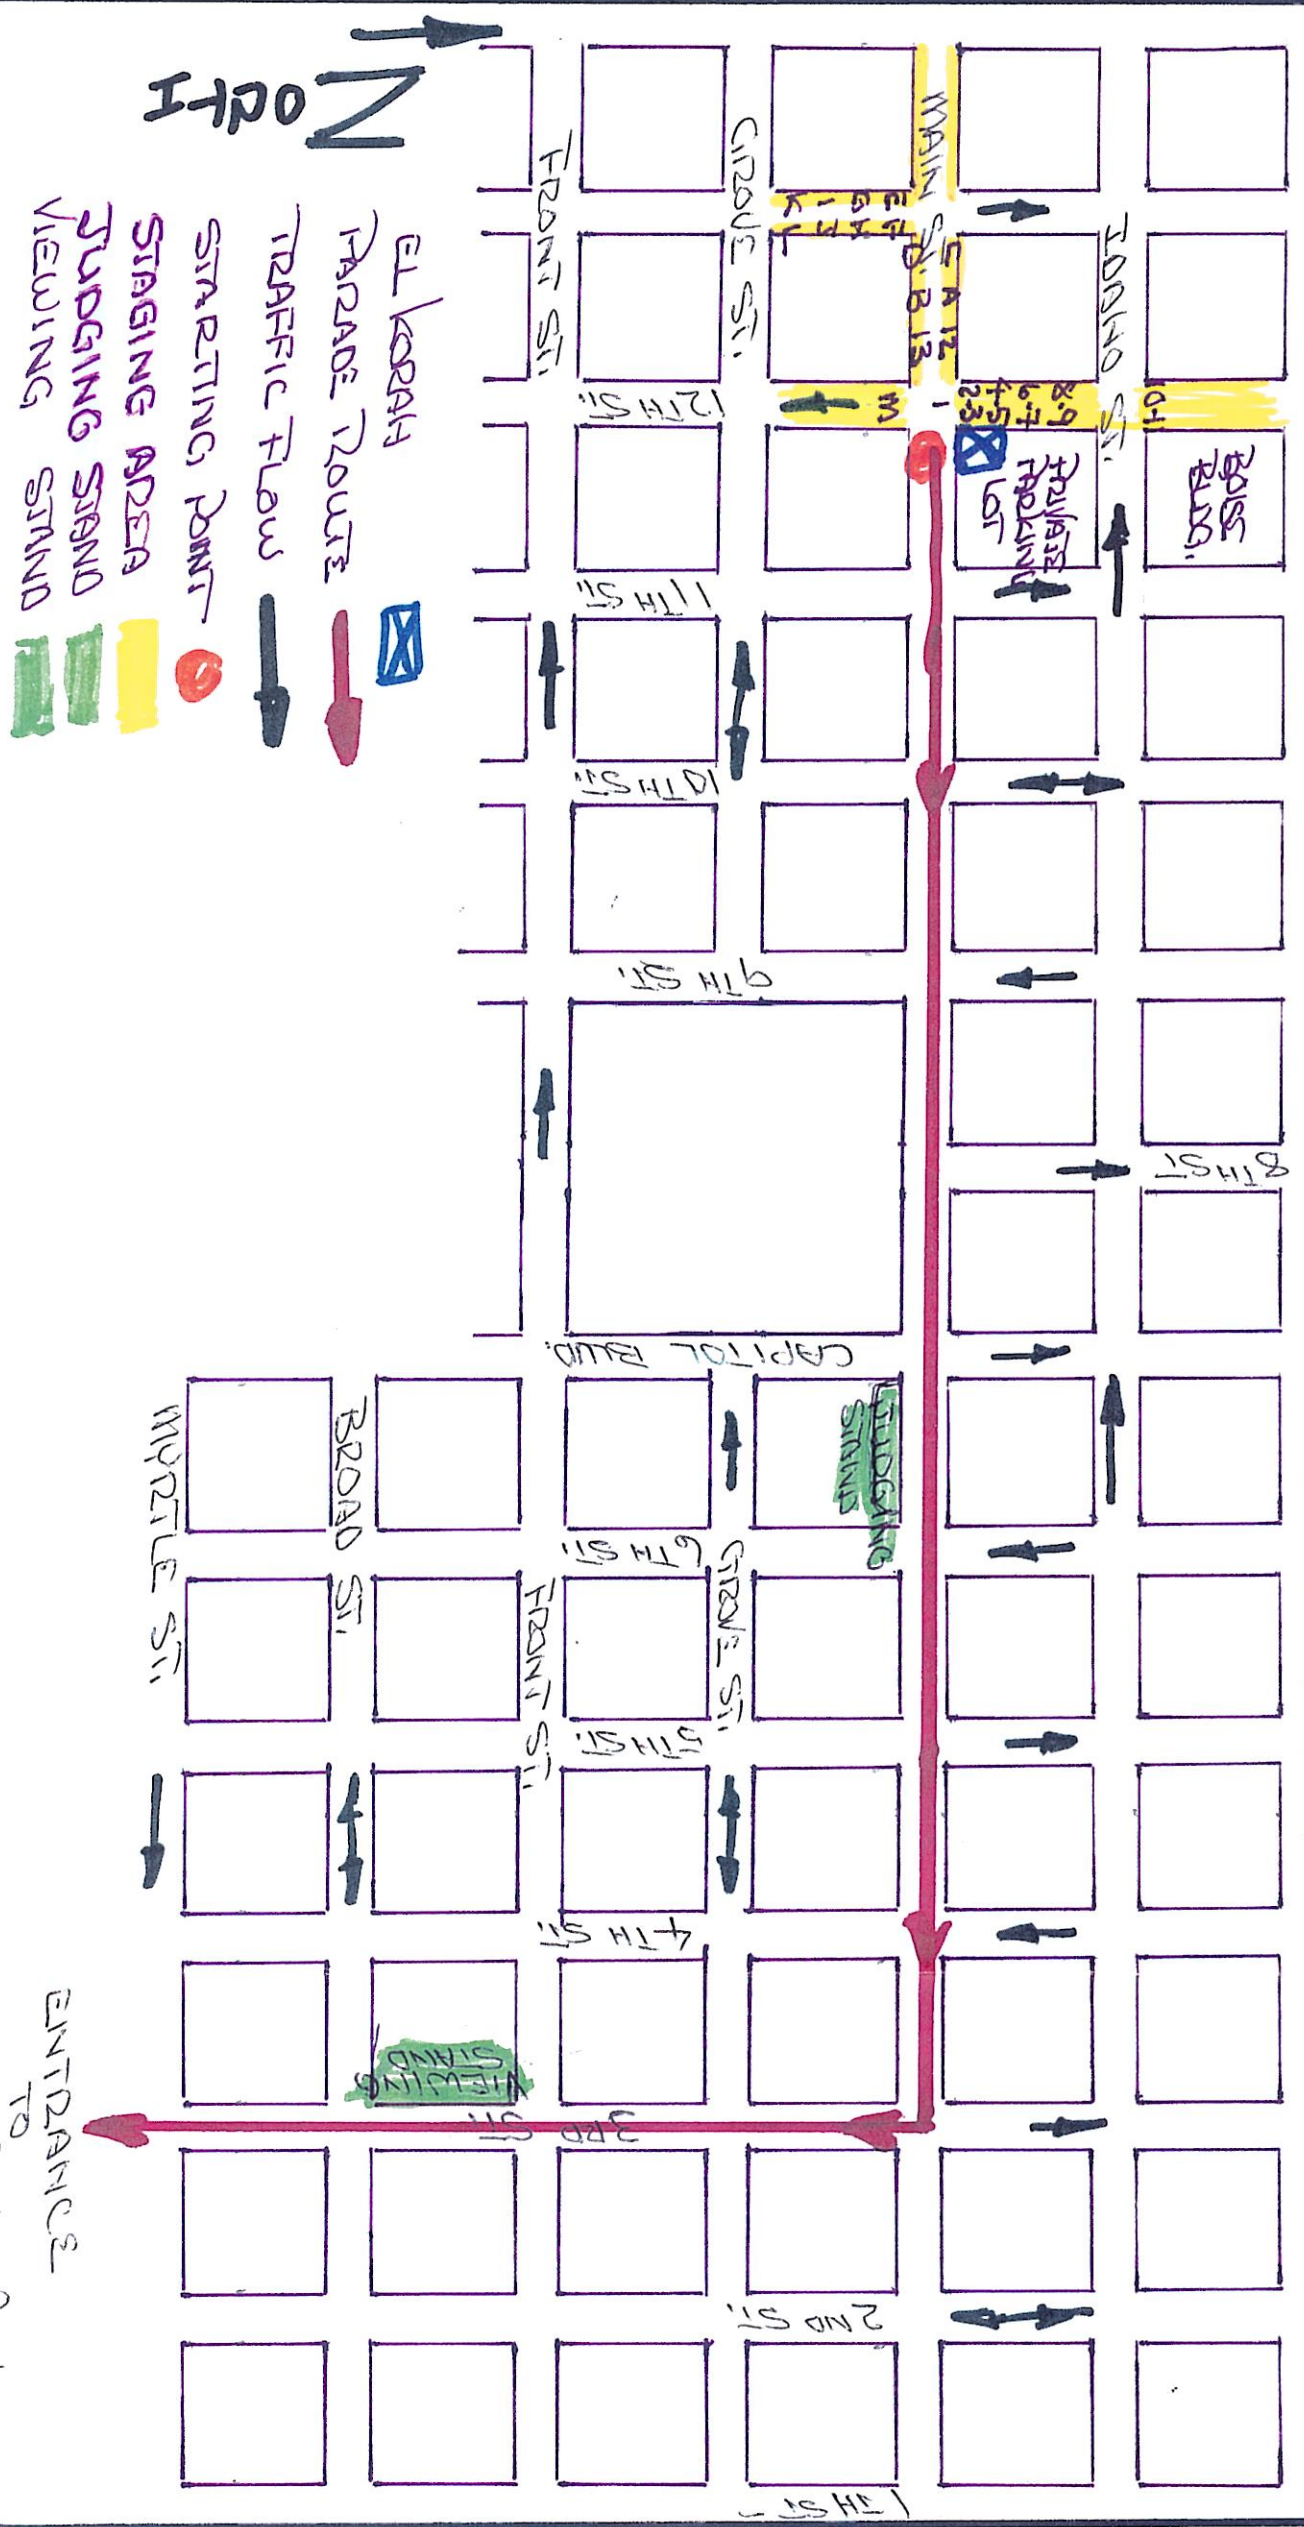

2008 PMSA PARADE ROUTE

N
↑
O
R
T

- EL KORAH
- PARADE ROUTE
- TRAFFIC FLOW
- STARTING POINT
- STAGING AREA
- JUDGING STAND
- VIEWING STAND

↑ BANNER ST.

ENTRANCE
TO
JULIA DAVIS PARK